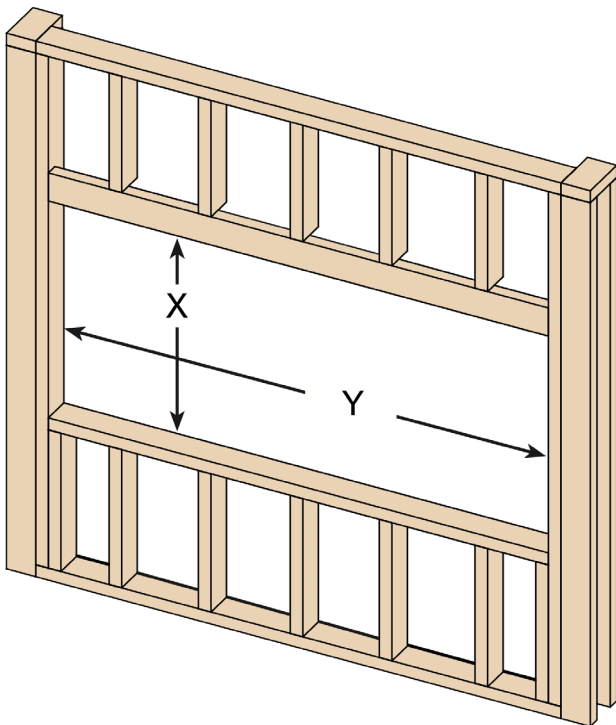

Specifications Sheet & Framing Information

CLEARANCES

Front View

Side View

Minimum Clearances to Combustibles	
Top	0"
Sides	0"
Back	0"
Bottom	0"
Front	36" / 0.9m

FRAMING

FRAMING DIMENSION		
X	Y	DEPTH
486 mm	1826 mm	204 mm.
19 1/8 in.	71 7/8 in.	8 in.