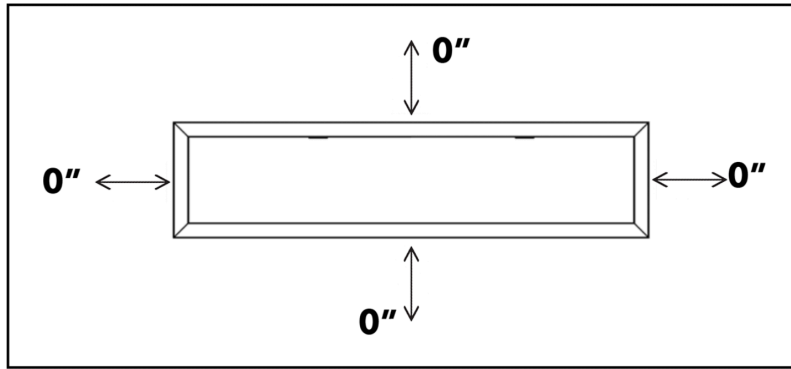

Allegro 76" Electric Fireplace

Specifications Sheet & Framing Information

MODEL	Length	Height	Depth	Viewing Area	BTU	Cord Length
DY-BFM76	1943 mm	514 mm	221 mm	1810 mm x 381 mm	5000	2000 mm
	76 1/2 in.	20 1/4 in.	8 3/4 in.	71 1/4 in. x 15 in.		72 in.

MODEL	A*	B	C*	D	E	F	G
DY-BFM76	1943 mm	514 mm	221 mm	1810 mm	381 mm	480 mm	1819 mm
	76 1/2 in.	20 1/4 in.	8 3/4 in.	71 1/4 in.	15 in.	18 7/8 in.	71 5/8 in.

*A & C includes louver projections

Electrical Specifications

Specifications Sheet & Framing Information

CLEARANCES

Front View

Side View

Minimum Clearances to Combustibles	
Top	0"
Sides	0"
Back	0"
Bottom	0"
Front	36" / 0.9m

FRAMING

FRAMING DIMENSION		
X	Y	DEPTH
486 mm	1826 mm	204 mm.
19 1/8 in.	71 7/8 in.	8 in.