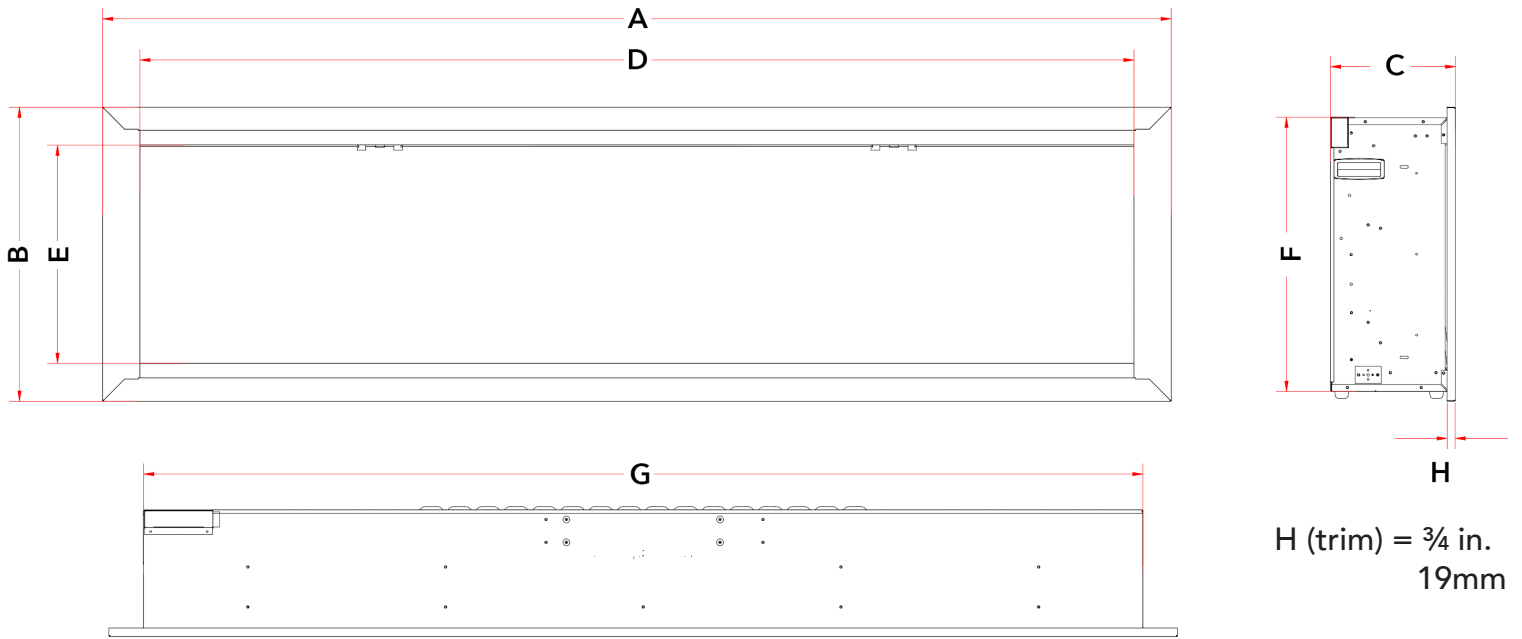

Allegro 76" Electric Fireplace

Specifications Sheet & Framing Information

MODEL	Length	Height	Depth	Viewing Area	BTU	Cord Length
DY-BFM76	1943 mm	514 mm	221 mm	1810 mm x 381 mm	5000	2000 mm
	76 1/2 in.	20 1/4 in.	8 3/4 in.	71 1/4 in. x 15 in.		72 in.

MODEL	A*	B	C*	D	E	F	G
DY-BFM76	1943 mm	514 mm	221 mm	1810 mm	381 mm	480 mm	1819 mm
	76 1/2 in.	20 1/4 in.	8 3/4 in.	71 1/4 in.	15 in.	18 7/8 in.	71 5/8 in.

*A & C includes louver projections

Electrical Specifications

Specifications Sheet & Framing Information

CLEARANCES

Front View

Side View

Minimum Clearances to Combustibles	
Top	0"
Sides	0"
Back	0"
Bottom	0"
Front	36" / 0.9m

FRAMING

FRAMING DIMENSION		
X	Y	DEPTH
486 mm	1826 mm	204 mm.
19 1/8 in.	71 7/8 in.	8 in.